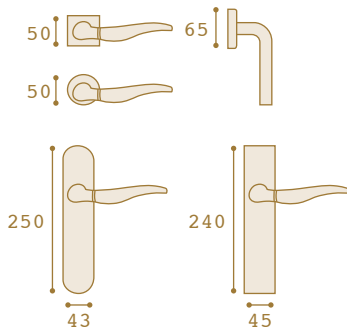

Helena 920

Zamac (Ref. 920)

Acabados: NIC/NIC-SAT

Himalia 925

Zamac (Ref. 925)