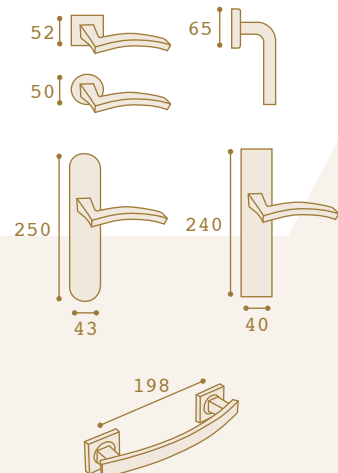

Acabados 914 y 924: CRM/NIC-SAT

Portia 914 / 924

Aluminio (Ref. 914)
Zamac (Ref. 924)

Acabados: CRM/NIC-SAT

Helena 920

Zamac (Ref. 920)

Acabados: NIC/NIC-SAT

Himalia 925

Zamac (Ref. 925)