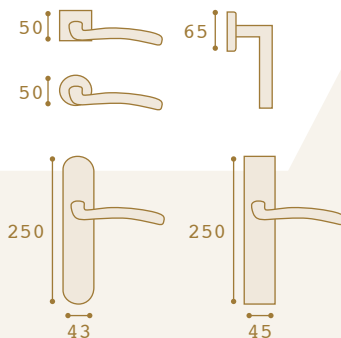

Acabados 915: L-SAT NIC-SAT
Acabados 905: L-SAT NIC-SAT CUERO-SAT CROMO-SAT PVD

Lluna 905 / 915

Aluminio (Ref. 915)
Zamac (Ref. 905)

Acabados 916: L-SAT NIC-SAT
Acabados 906: NIC-SAT

Larissa 906 / 916

Aluminio (Ref. 916)
Zamac (Ref. 906)

Acabados: CRM/NIC-SAT

Galatea 907

Zamac (Ref. 907)