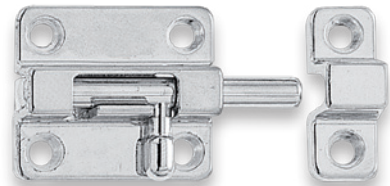

ref. 973/50

ref. 973/70

Cromo brillo
latonado
inox
cromo mate
blanco
negro
chrome
brass plated
satin nickel
matt chrome
white
black