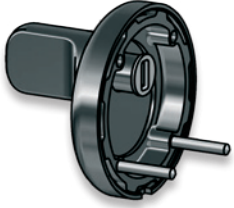

El sistema patentado por AYR ha sido desarrollado para su incorporación a cualquier puerta que posea un sistema de picaporte unificado con condensa, independientemente de su cota entre centros de ejes. Esto permite dotar a la puerta con rapidez de un control de privacidad por llave.

The system patented by AYR has been developed for use with any door that has a unified latch system with a locking button, regardless of its level between the centers of axis.

This allows the door to be rapidly equipped with privacy control by means of a key.

ref.103-37CM

Ø 51 mm.

inox
cromo mate
oro
cromo brillo
bronce inglés
satin nickel
matt chrome
gold
chrome
english bronze

llave exterior/muletilla interior
inner key/locking bolt