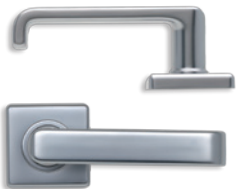

**Nova**

ref. 7355

Ø 55 mm.

inox  
cromo mate  
satin nickel  
matt chrome

**Verona**  
 ref. 8228  
 264x45 mm.  
 oro viejo  
 inox  
 plata vieja  
 old gold  
 satin nickel  
 old silver

**Verona**  
 ref. 8265  
 Ø 60 mm.  
 inox  
 oro viejo  
 plata vieja  
 satin nickel  
 old gold  
 old silver