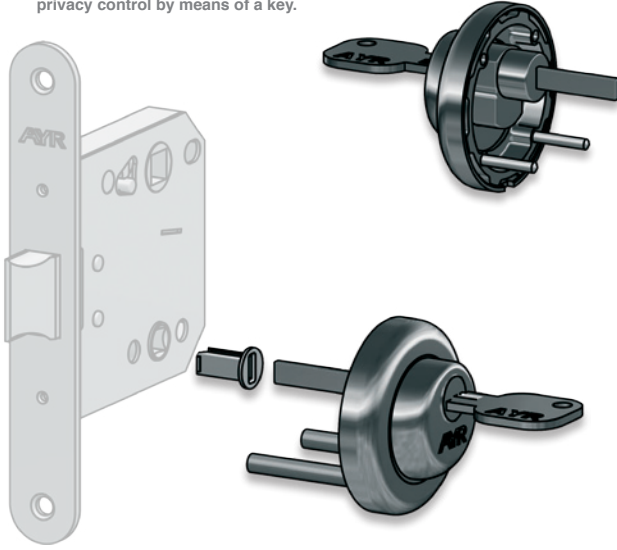

El sistema patentado por AYR ha sido desarrollado para su incorporación a cualquier puerta que posea un sistema de picaporte unificado con condensa, independientemente de su cota entre centros de ejes. Esto permite dotar a la puerta con rapidez de un control de privacidad por llave.

The system patented by AYR has been developed for use with any door that has a unified latch system with a locking button, regardless of its level between the centers of axis.

This allows the door to be rapidly equipped with privacy control by means of a key.

ref.103-37CM

Ø 51 mm.

inox
cromo mate
oro
cromo brillo
bronce inglés
satin nickel
matt chrome
gold
chrome
english bronze