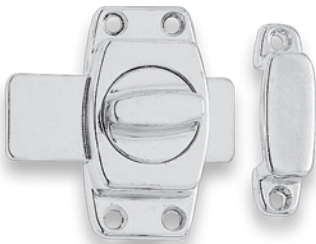

ref. 970

Cromo brillo
latonado
chrome
brass plated