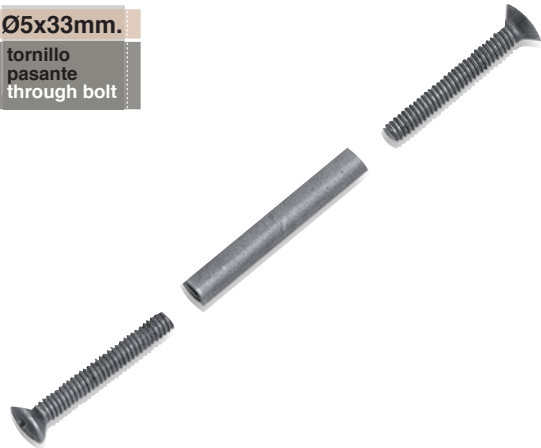

zincado  
latonado  
zinc plated  
brass  
plated

Ø5x33mm.

tornillo  
pasante  
through bolt

8x8x55mm.

8x8x75mm.

cuadradillo  
expansivo  
expansive  
spindle

zincado  
zinc plated

6x6x80mm.

8x8x80mm.

8x8x100mm.

cuadradillo  
spindle

zincado  
zinc plated

8x8x18mm.

Reductor 8-6  
spindle  
adaptator

plástico  
plastic

---