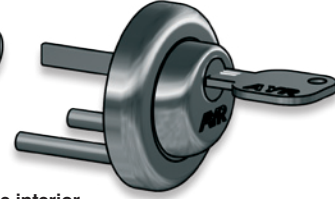

The system patented by AYR has been developed for use with any door that has a unified latch system with a locking button, regardless of its level between the centers of axis.

This allows the door to be rapidly equipped with privacy control by means of a key.

Ø 51 mm.

inox  
cromo mate  
oro  
cromo brillo  
bronce inglés  
satin nickel  
matt chrome  
gold  
chrome  
english bronze

lave exterior/llave interior  
outer key/locking bolt

Convierte con facilidad una estancia en un lugar privado.